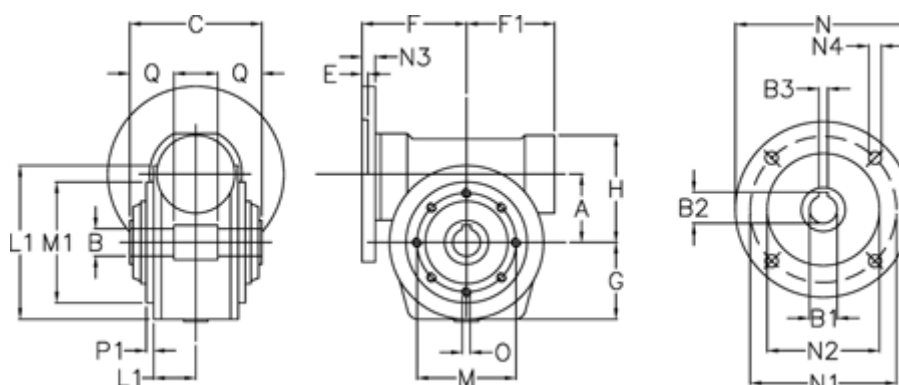

Article number: 3902210007755

Description: Worm gear
VF 210-P-7-160B5, without lubrication

Measures

A = 210	F1 = 277	N1 = 300
B = 90 H7	G = 220	N2 = 250
B1 E7 = 42	H = 330	N3 = 22
B2 = 45.3	L = 350	N4 = 18
B3 H9 = 12	L1 = 125	O = M16x30
C = 260	M = 300	P1 = 5
E = 8	M1 = 250	Q = 85
F = 460	N = 350	